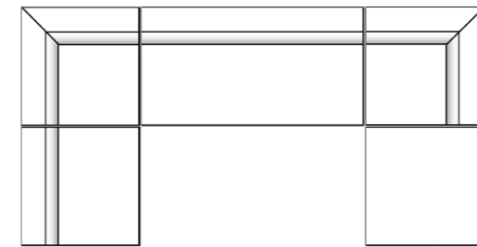

## These 3 compositions give an idea of the endless possibilities of our 'Victor Modular Sofa'

Composition A

1 SEATER + CORNER + 2 SEATER + CORNER + 2 SEATER + POUF

Composition B

2 SEATER + CORNER + 2 SEATER + CORNER

Composition C

1 SEATER + CORNER + 2 SEATER + CORNER + POUF

Victor 1 Seater  
98 W x 94 D x 67 H

Victor Corner  
98 W x 94 D x 67 H

**Gymnasium 240**

192 W x 100 D x 71 H  
212 W x 100 D x 71 H  
242 W x 100 D x 71 H  
282 W x 100 D x 71 H  
322 W x 110 D x 71 H