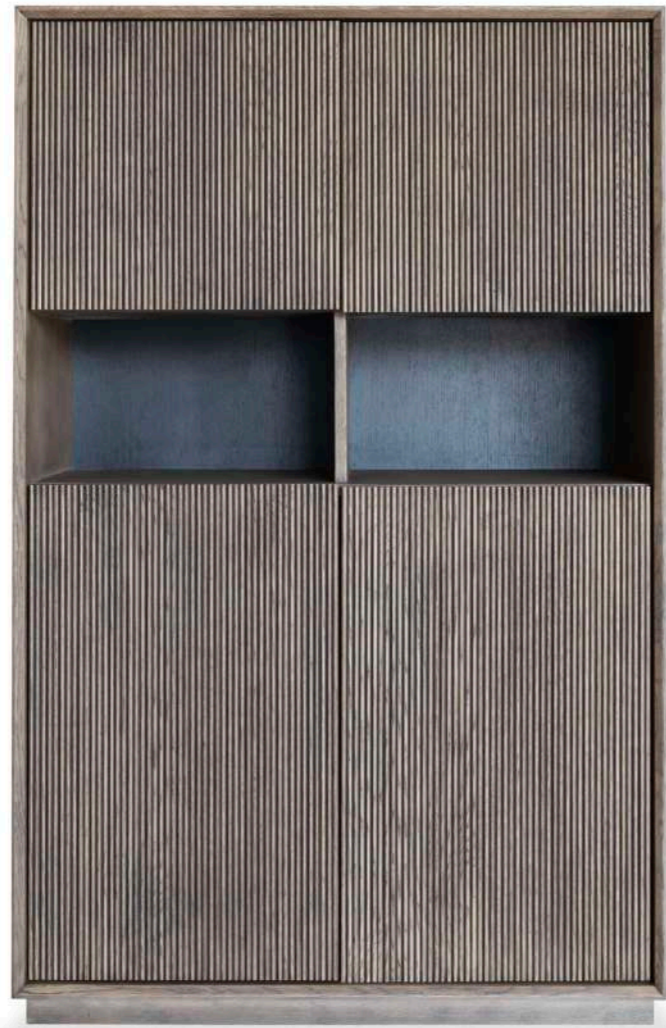

**Aaron Side Table**  
OAK BC  
60 W x 60 D x 40 H  
65 W x 65 D x 50 H

**Aaron Console**  
OAK BC  
150 W x 42 D x 76 H

**Aaron Shelving**  
RUSTICAL OAK / OAK BC  
100 W x 42 D x 230 H

**Senna Pouf Table**  
RUSTICAL OAK / BC OAK  
115 W x 60 D x 46 H

**Boston Coffee Table**  
Rustical Oak  
110 W x 110 D x 40 H

**Navajun**  
RUSTICAL OAK  
163 W x 103 D x 36 H

**Maris Bed Nightstand 1 Drawer**  
RUSTICAL OAK  
55 W x 45 D x 30 H

Chapter

# Cabinets

**Dawson Bar Cabinet**  
RUSTICAL OAK / BC OAK  
110 W x 43 D x 175 H

**Dawson Bookcase**  
RUSTICAL OAK / BC OAK  
80 W x 32 D x 175 H

**Dawson Cabinet**  
RUSTICAL OAK / BC OAK  
80 W x 43 D x 210 H