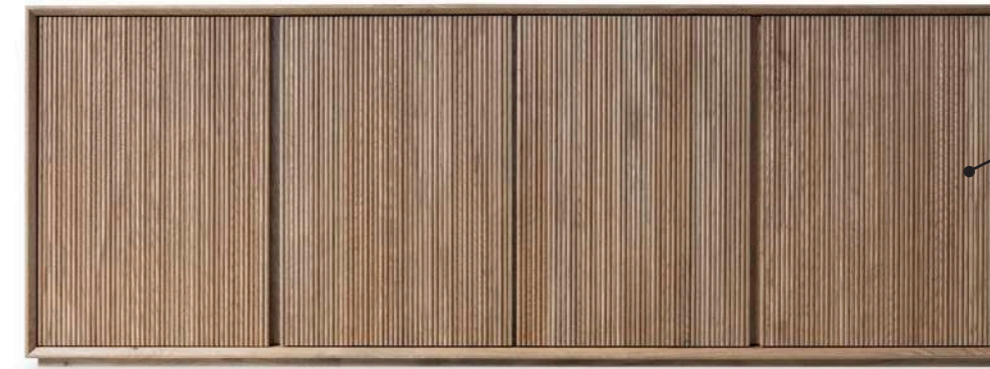

# Cabinets

**Dawson Bar Cabinet**  
RUSTICAL OAK / BC OAK  
110 W x 43 D x 175 H

**Dawson Bookcase**  
RUSTICAL OAK / BC OAK  
80 W x 32 D x 175 H

**Dawson Cabinet**  
RUSTICAL OAK / BC OAK  
80 W x 43 D x 210 H