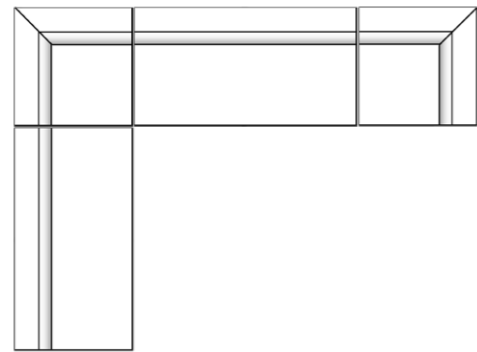

Composition B

2 SEATER + CORNER + 2 SEATER + CORNER