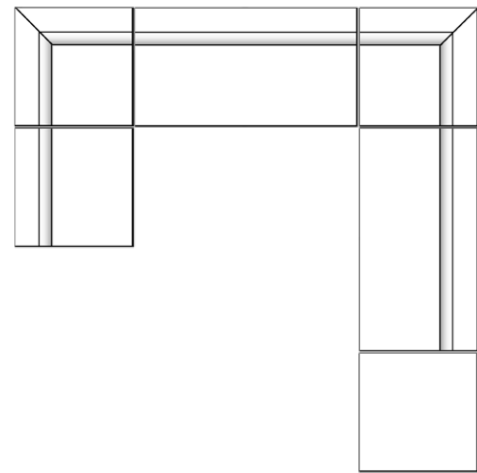

2 Seater

Corner

Pouf

These 3 compositions give an idea of the endless possibilities of our 'Victor Modular Sofa'

Composition A

1 SEATER + CORNER + 2 SEATER + CORNER + 2 SEATER + POUF